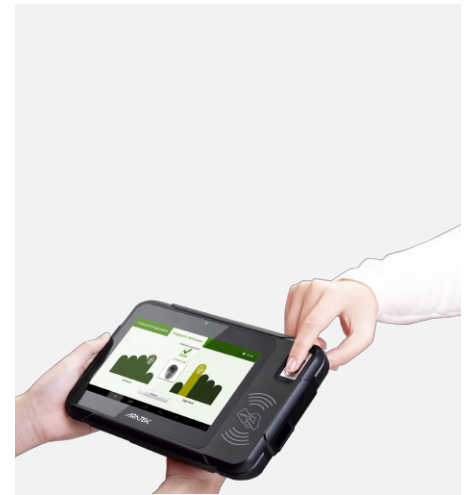

BM7500 Biometric Mobile Terminal

Physical Parameter

Operating System	Android 5.1
Processor	Quad-core 1.3GHz
Memory	1G RAM + 8G ROM or 2G RAM + 16G ROM (option)
Display	7 Inch Capacitive
Resolution	1280*720
Camera	2 MP (front) Auto Focus 8 MP (rear)
USB	Micro USB (OTG) *1
SIM Card	Micro SIM Card *2
Expansion Card	TF Card, Up to 64G
Battery	6000mAh
Weight	617g
Dimension	235*147*28mm (L*W*H)

Biometrics

Fingerprint Capture	Optical Press
Platen Size	18.0*26.0 mm
Sensing Area	16.0*24.0 mm
Image Size	320*480 pixels
Image Resolution	500 dpi
Gray Scale	256 level

Wireless Communications

WIFI	802.11 b / g / n
3G/4G	Support
GPS	GPS Supported
Bluetooth	Bluetooth 4.0

Credential Reading

NFC	ISO 14443A / B
Barcode Reader	PDF417, Code 39, Code 128, DataMatrix, UPC-A, etc.

Aratek Biometrics Technology Co., Ltd

10F, No. 131, Songjiang Road, Zhongshan District, Taipei City 10491, Taiwan

Tel : +886 2-2501-0001

E-mail : sales@aratek.co

Web : www.aratek.co