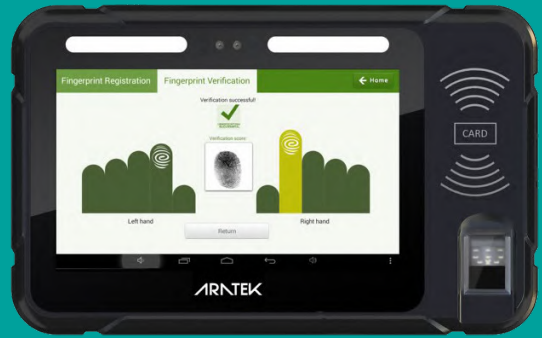

## BM7550 Biometric Mobile Terminal

-   
Fingerprint
-   
Face
-   
NFC
- 3G**  
Connectivity
-   
Multi-Interface

Integrated, Durable, Reliable. The ARTEK BM7550 is a powerful multi-factor biometric tablet terminal, which integrates fingerprint authentication and face recognition plus a contactless NFC in one complete package. It also supports USB Type-A, DC charging and LAN connection, make it ideal for application like time attendance, healthcare, law enforcement, etc.

### Strong Fingerprint Authentication

Durable optical scanner, fully compliant with FAP20, ISO19794-2, ANSI-378, WSQ standard

### Aratek Face Recognition Algorithm

The BM7550 has patent face recognition algorithm, the recognition rate is 99.72% in international face database LFW