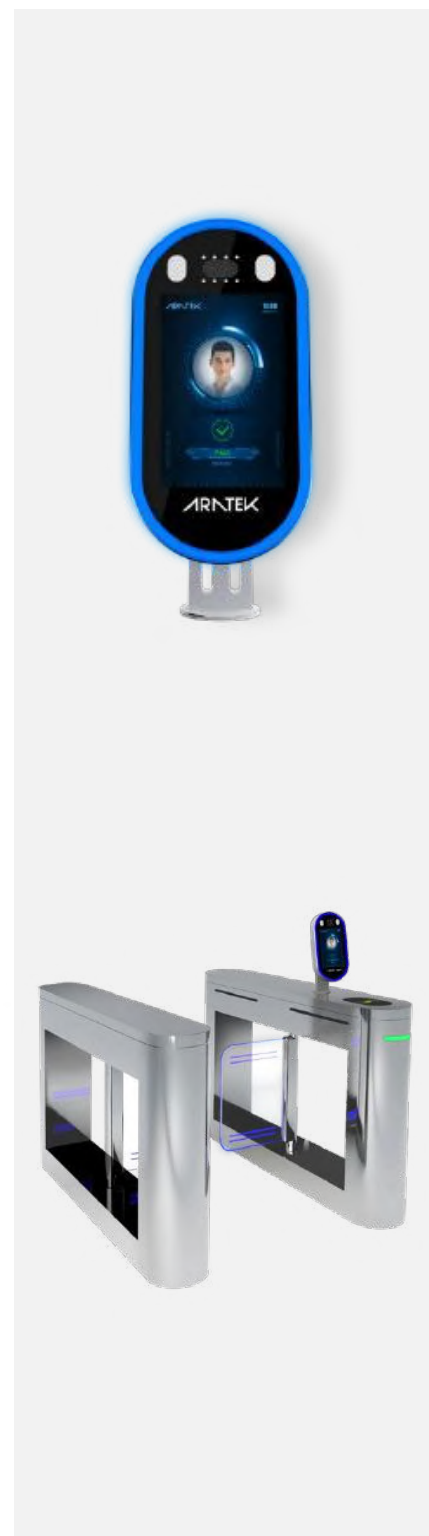

BA8100 Facial Recognition Smart Terminal

Physical Parameter

Operating System	Android 8.1
Processor	Quad-Core ARM 1.8GHz CPU + ARM Mali-T76x GPU
Memory	2G RAM + 8G ROM or 4G RAM + 64G ROM (option)
Display	8" IPS touch screen
Resolution	800*1280
Expansion Card	TF Card, Maximum support to 128G
Weight	2.5kg
Dimension	103.5*160.5*376.8mm(L*W*H)

Facial Recognition

Camera	1080P Dual HDR Camera with fill light, 105dB wide dynamic
Distance	0.3~1.5m
Accuracy	≥99%
Response Time	≤1s
Stranger Detection	Support
Fake Face Alarm	Support
Liveness Detection	Support

Other

WiFi	802.11b/g/n (option to 802.11a/b/g/n)
Bluetooth	Bluetooth 4.0
Interfaces	Relay, RJ45, RS232, WG, USB 2.0
Adaptor	12V/5A
Lighting	Comply with IEC 62471, IEC 60825-1
Working Humidity	5%~95%
Working Temperature	-10°C~50°C
Installation	Gate type or Wall-mounted installation

Aratek Biometric Technology Co., Ltd

© 10F, No. 131, Songjiang Road, Zhongshan District, Taipei City 10491, Taiwan

☎ +886 2-2501-0001

✉ sales@aratek.co

🌐 www.aratek.co

©Copyright 2020. Aratek Biometrics Technology co., Ltd.

Aratek logo is a registered trademark of Aratek or a related company. All other product and company names mentioned are used for identification purposes only and may be the trademark of their respective owners.